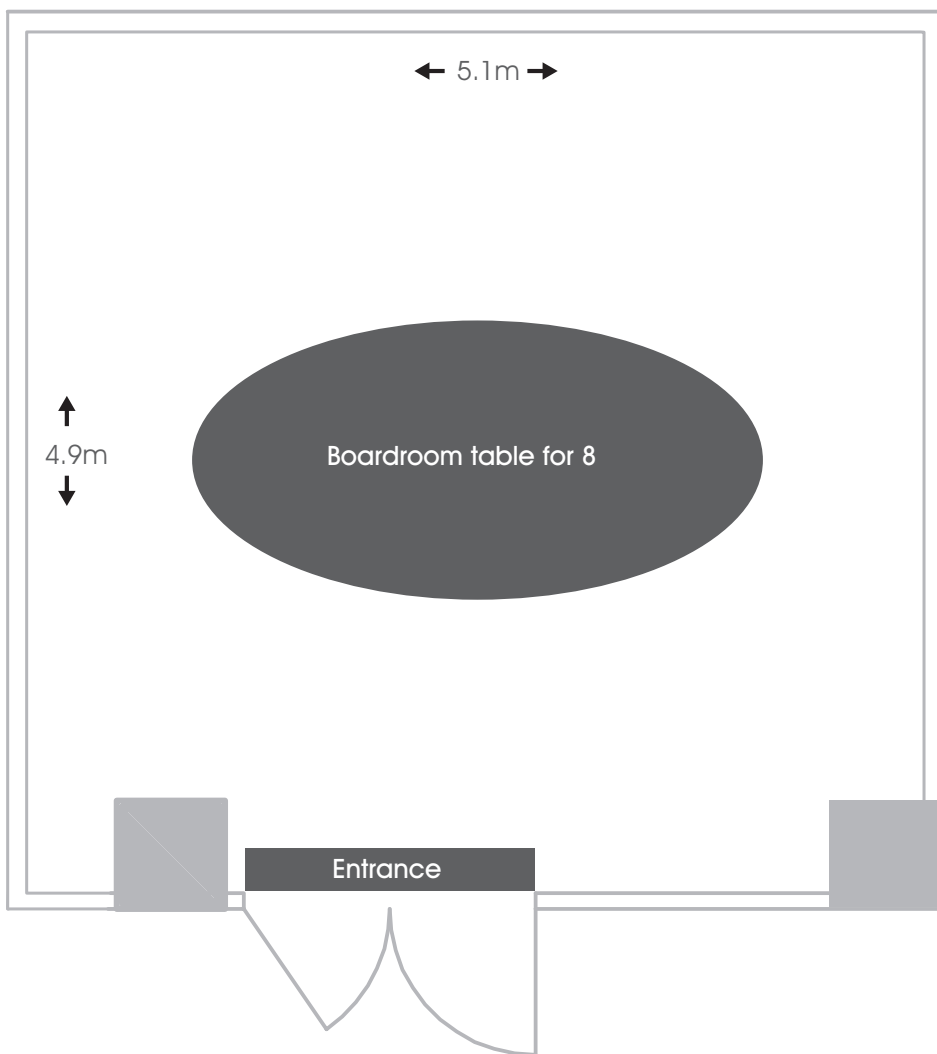

ether

a space where people meet

water therapy

floor plan

If you have any questions
or would like further information
please contact us on
(03) 8662 1341 or
enquiries@etherspace.com.au
etherconferencecentre.com.au

Ether Conference Centre
Lower Level - 265 Little Bourke St
Melbourne, VIC 3000